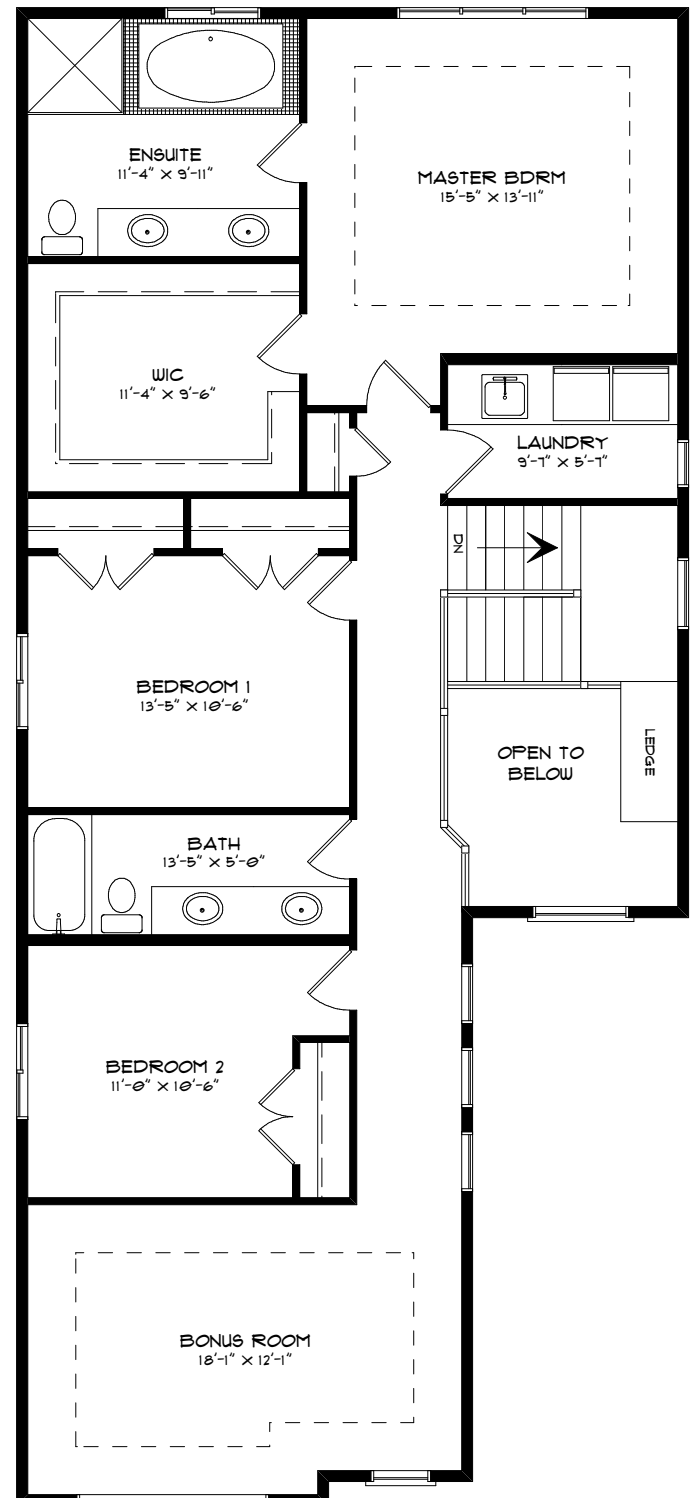

MAIN FLOOR PLAN

UPPER FLOOR PLAN

1346 SQ.FT.